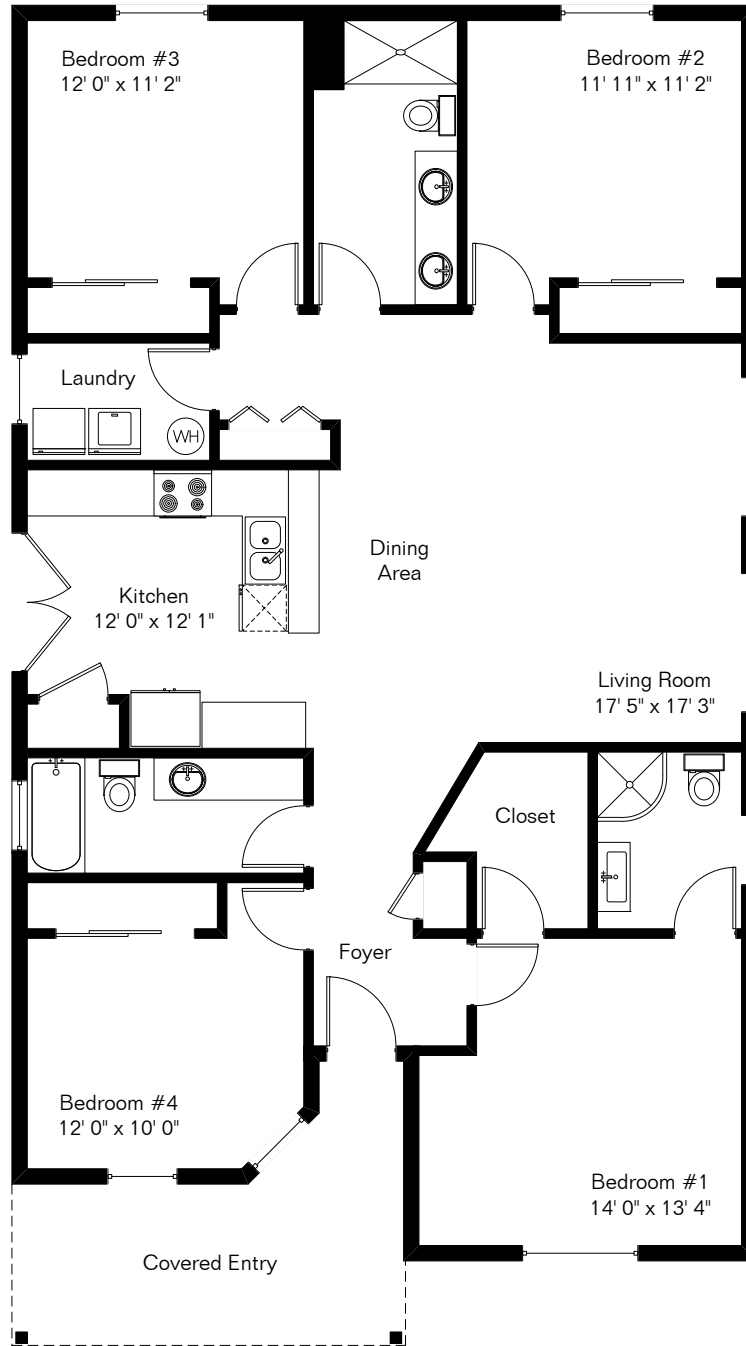

The square footages and room size information are deemed to be reliable but are not guaranteed and should be independently verified. This drawing is for marketing purposes only.

722 E Mabel St

Living Area 1,681 Sq Ft

Site Visit July 2020

Copyright 2020 Floor Plans First! LLC
All Rights Reserved.

Floor Plans First!
See the Floor Plan First™

FloorPlansFirst.com™
(520) 881-1500